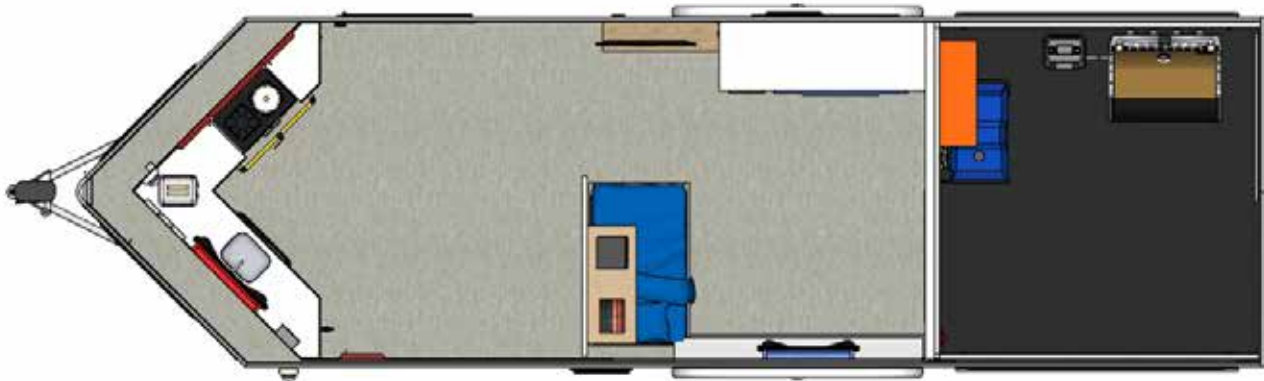

FIRE SAFETY SIMULATOR

HANDS-ON LEARNING DESIGNED BY FIREFIGHTERS