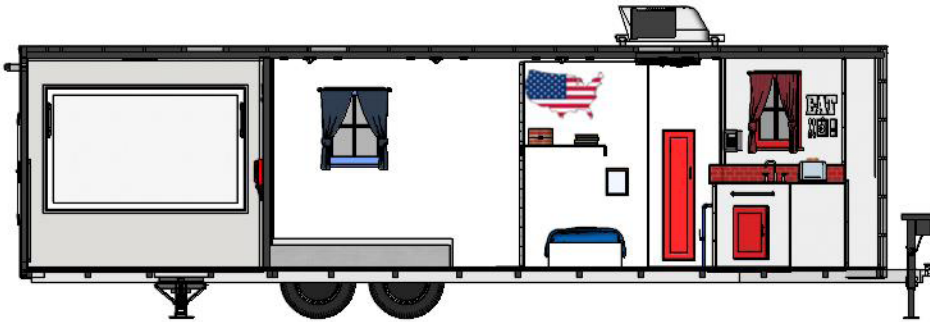

ACTIVITY AREA - MIDDLE

BEDROOM HAZARDS

- FLICKERING LAMP - ILLUMINATED WINDOWS
- HEATED DOOR WITH SMOKE & FIRE EFFECT
- KIDS BED - SEVERE WEATHER SIMULATOR (OPTIONAL)

LAUNDRY ROOM

- WASHER/DRYER - UNATTENDED IRON
- ILLUMINATED WINDOWS - KID'S BED
- HEATED DOOR WITH SMOKE & FIRE EFFECT
- SEVERE WEATHER SIMULATOR (OPTIONAL)

ACTIVITY AREA - REAR

ALL AGES FORCIBLE ENTRY

- 911 PHONE - PULL STATION
- RECRUITMENT CAPABILITY
- ALL AGES FORCIBLE ENTRY PROP

BBQ GRILL & UTILITIES

- 911 PHONE - PULL STATION
- IMMERSIVE BBQ GRILL
- PROPANE PROP - GAS SHUTOFF
- ARC & SPARK PANEL - TV WITH SAFETY VIDEOS

FIRE SAFETY SIMULATOR

HANDS-ON LEARNING DESIGNED BY FIREFIGHTERS

PASSENGER SIDE INTERIOR with BEDROOM OPTION

LAUNDRY ROOM OPTION

DRIVER SIDE INTERIOR with INDUSTRIAL / BBQ OPTION

FORCIBLE ENTRY PROP OPTION