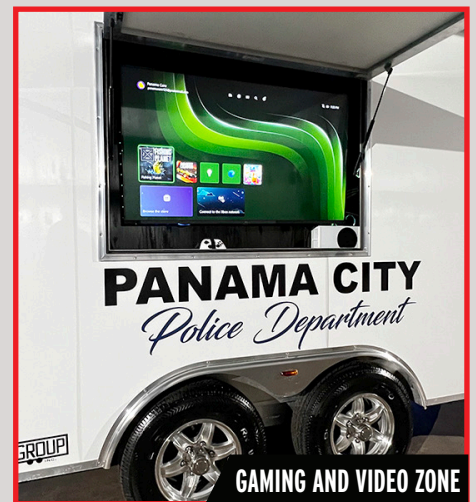

- Severe Weather Simulator**
- Basketball Hoop**
- Hazard Props**
- Command Capabilities**
- Gaming & Video**
- ADA Accessibility**
- Satellite Station Functionality**
- Snack Zone**
- Speed Zone**

**SPEED ZONE**

Built-in radar detector to see who can throw the fastest!

**FOLDING BASKETBALL HOOP**

Folding basketball system for a game of H.O.R.S.E or a quick pick up game of hoops.

**GAMING AND VIDEO ZONE**

Exterior gaming station with surround sound speakers and bluetooth stereo.