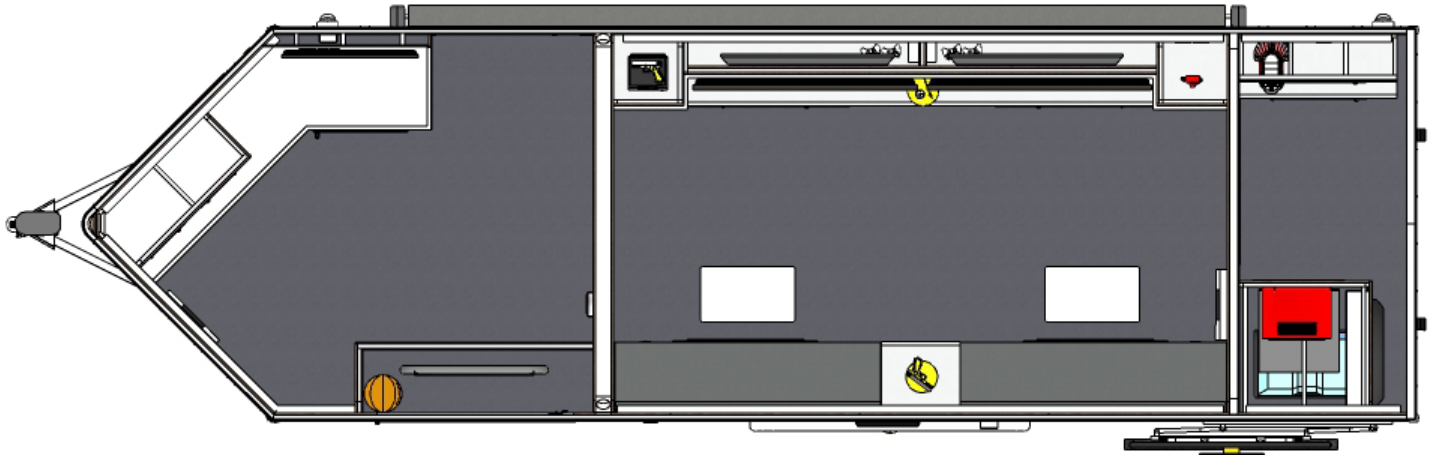

C.O.R.E. COMMUNITY OUTREACH

C.O.R.E. COMMUNITY OUTREACH FEATURES

ENTERTAINMENT ZONE

- Comfortable Seating
- Popcorn Machine
- Color Changing LED Lighting

FOLDING BASKETBALL HOOP

- Custom Basketball System
- Fun Sports Graphics

REAR SNACK ZONE

- Glass Door Beverage Fridge
- Snack Storage
- Quick Access Area

GAMING & VIDEO

- Dual 65in. LED TVs
- Video Matrix
- PS5 and/or X Box Gaming Systems

SPEED ZONE

- Speed Check and targets
- Safety Netting
- Baseball, Football, Soccer and More!

EDUCATIONAL PROPS

- 911 Training Phone
- Unattended Gun
- Drug Paraphenalia Prop

JHB GROUP STANDARD FEATURES

POLYCOR AP EXTERIOR

- Polycor AP makes for a cooler, brighter, quieter and better looking trailer

LIGHTWEIGHT AND TOWABLE

- The shorter length, all-aluminum construction makes for easy towing.

ADA ACCESSIBILITY

- Low profile design
- Zerothresholds
- Full width ramp and extensions

NON-PENETRATING ROOF MOUNT

- mitigates the issues of roof leaks that are common on other trailers.

AGENCY BRANDING

- Our team will create graphics unique to your agency and brand

FULL CONNECTIVITY

- Solar Charging
- WiFi Hotspot
- Phone Charging Stations